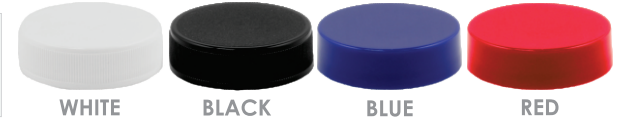

SALES DEPARTMENT | PRIVATE LABELING SERVICES

Stock Packaging & Pricing

25% RECYCLED PCR (Post Consumer Resin) PET BOTTLES Additional cost for Black and Amber

BOTTLE SPECS (Round Packers/Wide Mouth Jars)

SIZE	150cc	240cc	300cc
LID SIZE (mm)	38mm	45mm	45mm
WEIGHT (gm)	21.0	27.0	38.0
HEIGHT/DIAMETER (in)	3.977 x 2.03	4.5 x 2.38	5.06 x 2.66
COLOR OPTIONS	White, Clear Amber, Black	White, Clear Amber, Black	White, Clear Amber, Black
LABEL SIZE (in)	2.625 x 6.25	2.875 x 7.375	3.375 x 8.25

LID COLOR OPTIONS (Standard)

SCREW-TOP LIDS

COLORS	AVAILABLE SIZES
WHITE	38mm, 45mm, 53mm, 89mm, 110mm
BLACK	38mm, 45mm, 53mm, 89mm, 110mm
BLUE	38mm, 45mm
RED	38mm, 45mm

LOCK-TOP LIDS

COLORS	AVAILABLE SIZES
BLACK	38mm, 45mm, 53mm
WHITE	38mm, 45mm, 53mm

FLIP-TOP LIDS

COLORS	AVAILABLE SIZES
BLACK	38mm, 45mm
WHITE	38mm, 45mm
BLUE	38mm, 45mm

LID COLOR OPTIONS (Custom) Contact your sales rep for details

FLIP-TOP LIDS

COLORS	AVAILABLE SIZES
RED	38mm, 45mm
GREEN	38mm, 45mm
ORANGE	38mm, 45mm
YELLOW	38mm, 45mm