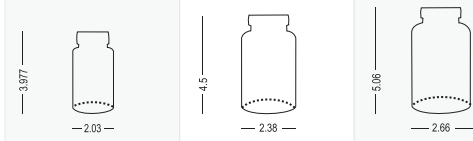

SALES DEPARTMENT | PRIVATE LABELING SERVICES

Stock Packaging & Pricing

25% RECYCLED PCR (Post Consumer Resin) PET BOTTLES Additional cost for Black and Amber

BOTTLE SPECS (Round Packers/Wide Mouth Jars)

SIZE	150cc	240cc	300cc
LID SIZE (mm)	38mm	45mm	45mm
WEIGHT (gm)	21.0	27.0	38.0
HEIGHT/DIAMETER (in)	3.977 x 2.03	4.5 x 2.38	5.06 x 2.66
COLOR OPTIONS	White, Clear Amber, Black	White, Clear Amber, Black	White, Clear Amber, Black
LABEL SIZE (in)	2.625 x 6.25	2.875 x 7.375	3.375 x 8.25

LID COLOR OPTIONS (Standard)

SCREW-TOP LIDS

COLORS	AVAILABLE SIZES
WHITE	38mm, 45mm, 53mm, 89mm, 110mm
BLACK	38mm, 45mm, 53mm, 89mm, 110mm
BLUE	38mm, 45mm
RED	38mm, 45mm

LOCK-TOP LIDS

COLORS	AVAILABLE SIZES
BLACK	38mm, 45mm, 53mm
WHITE	38mm, 45mm, 53mm

SIZE	400cc	500cc	625cc	950cc	32oz	48oz	2000cc
LID SIZE (mm)	45mm	45mm	53mm	53mm	89mm	110mm	110mm
WEIGHT (gm)	37.0	40.5	39.5	56.0	56.0	90.0	88.5
HEIGHT/DIAMETER (in)	5.125 x 2.875	5.410 x 2.517	6.100 x 3.167	7.070 x 3.745	6.625 x 3.660	7.125 x 5	8.590 x 4.860
COLOR OPTIONS	White	White	White	White	White, Black	White, Black	White, Black
LABEL SIZE (in)	3.5 x 9	3.5 x 9	4 x 9	4 x 9	5 x 11	4.25 x 15	6 x 14.5

WHITE

BLACK

Please refer to lid color options listed on 25% RECYCLED PCR bottle page

PET BOTTLES *Additional cost varies per size*

BOTTLE SPECS (Round Packers/Wide Mouth Jars)

SIZE	100cc	120cc	150cc	200cc	300cc	500cc	32oz	20oz
LID SIZE (mm)	38mm	38mm	38mm	38mm	45mm	45mm	89mm	89mm
WEIGHT (gm)	16.0	21.0	21.0	24.0	37.0	51.5	90.5	37.5
HEIGHT/DIAMETER (in)	3.418 x 1.860	3.618 x 1.936	4.109 x 1.982	4.311 x 2.312	4.683 x 2.716	5.332 x 3.058	6.625 x 3.660	4.193 x 3.660
COLOR OPTIONS	Clear	Green, Blue	Green, Blue	Green, Blue	Green, Blue	Clear	Clear	Black
LABEL SIZE (in)	2.25 x 5.75	2.25 x 5.75	2.75 x 6	2.75 x 7	3 x 8	3.5 x 9	5 x 11	3 x 11.25