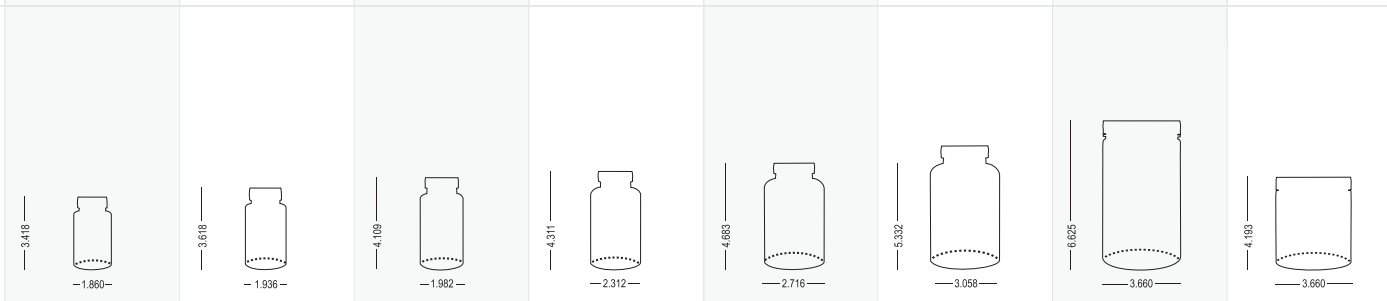

SIZE	400cc	500cc	625cc	950cc	32oz	48oz	2000cc
LID SIZE (mm)	45mm	45mm	53mm	53mm	89mm	110mm	110mm
WEIGHT (gm)	37.0	40.5	39.5	56.0	56.0	90.0	88.5
HEIGHT/DIAMETER (in)	5.125 x 2.875	5.410 x 2.517	6.100 x 3.167	7.070 x 3.745	6.625 x 3.660	7.125 x 5	8.590 x 4.860
COLOR OPTIONS	White	White	White	White	White, Black	White, Black	White, Black
LABEL SIZE (in)	3.5 x 9	3.5 x 9	4 x 9	4 x 9	5 x 11	4.25 x 15	6 x 14.5

WHITE

BLACK

Please refer to lid color options listed on 25% RECYCLED PCR bottle page

PET BOTTLES *Additional cost varies per size*

BOTTLE SPECS (Round Packers/Wide Mouth Jars)

SIZE	100cc	120cc	150cc	200cc	300cc	500cc	32oz	20oz
LID SIZE (mm)	38mm	38mm	38mm	38mm	45mm	45mm	89mm	89mm
WEIGHT (gm)	16.0	21.0	21.0	24.0	37.0	51.5	90.5	37.5
HEIGHT/DIAMETER (in)	3.418 x 1.860	3.618 x 1.936	4.109 x 1.982	4.311 x 2.312	4.683 x 2.716	5.332 x 3.058	6.625 x 3.660	4.193 x 3.660
COLOR OPTIONS	Clear	Green, Blue	Green, Blue	Green, Blue	Green, Blue	Clear	Clear	Black
LABEL SIZE (in)	2.25 x 5.75	2.25 x 5.75	2.75 x 6	2.75 x 7	3 x 8	3.5 x 9	5 x 11	3 x 11.25

BAGS / POUCHES

BAG / POUCH SPECS

SIZE	3" x 3"	3.25" x 4.25"	7" x 11.5"	220mm x 280mm	223mm x 445mm	6" x 9"	250mm x 345mm
STYLE	Flat	Flat	Zipper Gusseted	Zipper Gusseted	Zipper Gusseted	Zipper Flat	Zipper Gusseted
TYPICALLY USED FOR	Single Serve Vitamins	Single Serve Powder	Vitamin Packs 1 LB Powder	714gm / 844gm Powder	80oz / 2270gm Powder	Vitamin Packs	600gm / 900gm Powder
COLOR OPTIONS	Clear	Silver	Clear, White, Black, Gold	White Glossy	White Glossy	White, Black, Kraft	White Glossy
LABEL SIZE (in)	N/A	3" x 4"	6.25" x 8"	6.25" x 8"	6.25" x 8"	5" x 7"	6.25" x 8"