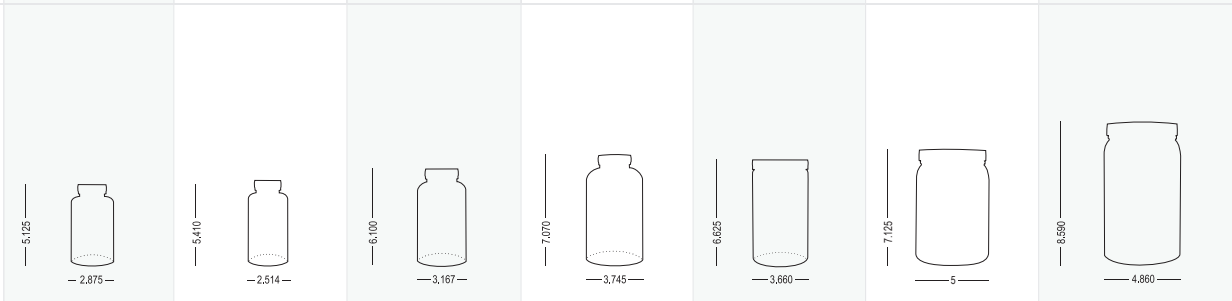

SIZE	400cc	500cc	625cc	950cc	32oz	48oz	2000cc
LID SIZE (mm)	45mm	45mm	53mm	53mm	89mm	110mm	110mm
WEIGHT (gm)	37.0	40.5	39.5	56.0	56.0	90.0	88.5
HEIGHT/DIAMETER (in)	5.125 x 2.875	5.410 x 2.517	6.100 x 3.167	7.070 x 3.745	6.625 x 3.660	7.125 x 5	8.590 x 4.860
COLOR OPTIONS	White	White	White	White	White, Black	White, Black	White, Black
LABEL SIZE (in)	3.5 x 9	3.5 x 9	4 x 9	4 x 9	5 x 11	4.25 x 15	6 x 14.5